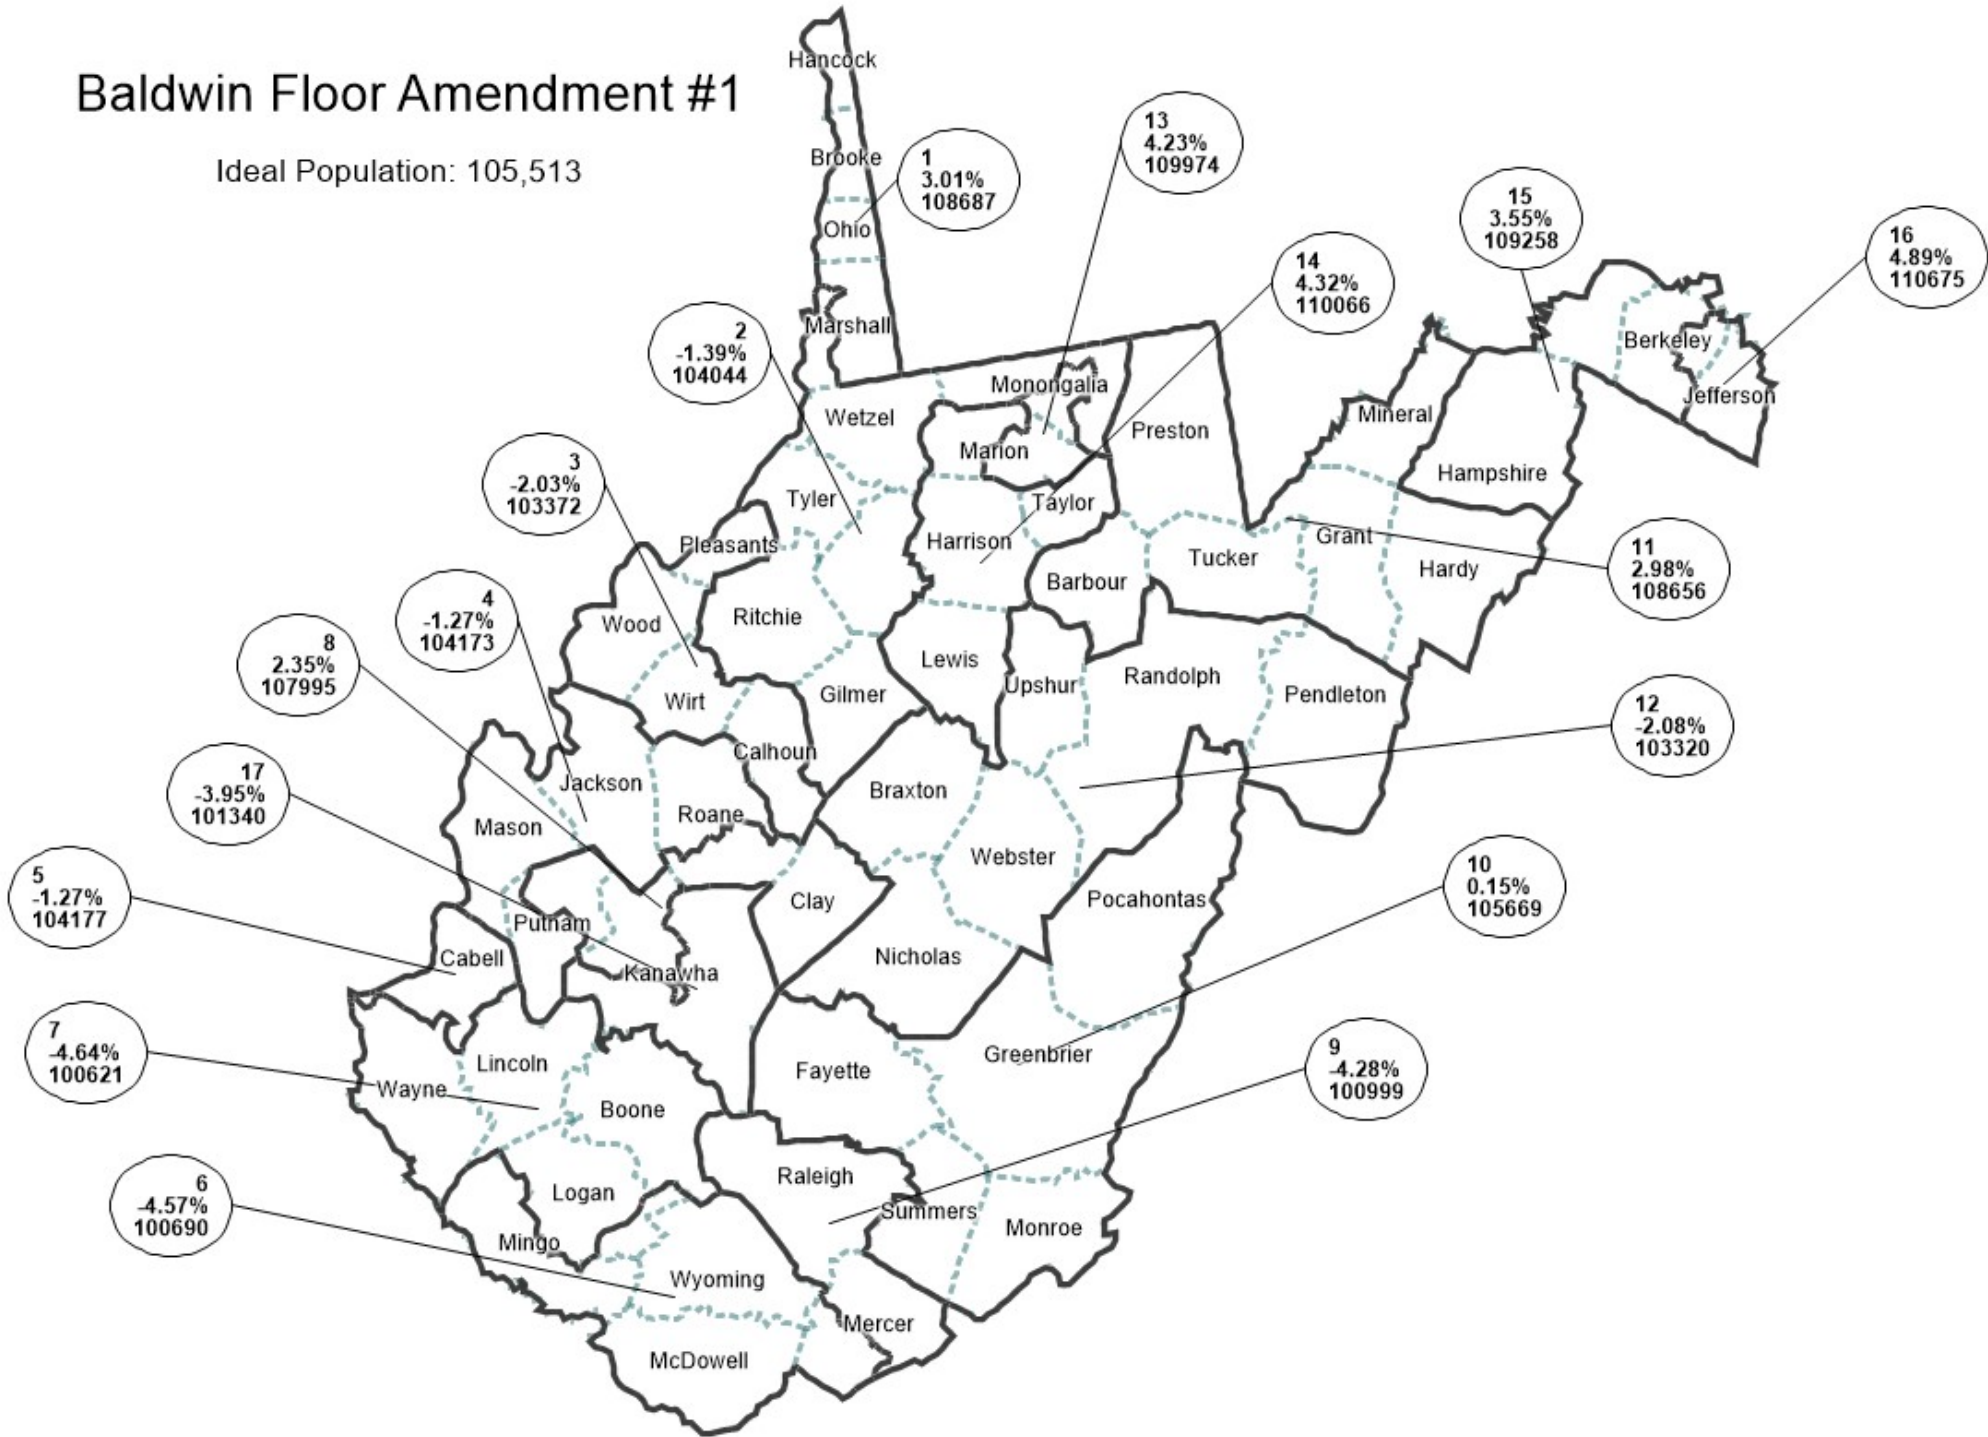

Baldwin Floor Amendment #1

Ideal Population: 105,513

District: 1

Field	Value
District	1
Population	108687
Deviation	3,174
% Deviation	3.01%

©2021 CALIPER; ©2020 HERE

District: 2

Field	Value
District	2
Population	104044
Deviation	-1,469
% Deviation	-1.39%

District: 5

Field	Value
District	5
Population	104177
Deviation	-1,336
% Deviation	-1.27%

Map layers

- Census Tract
- City/Town
- County
- Districts

0 2.5 5
Miles

District: 6

Field	Value
District	6
Population	100690
Deviation	-4,823
% Deviation	-4.57%

©2021 CALIPER; ©2020 HERE

District: 15

Field	Value
District	15
Population	109258
Deviation	3,745
% Deviation	3.55%

Map layers

District: 16

Field	Value
District	16
Population	110675
Deviation	5,162
% Deviation	4.89%

©2021 CALIPER; ©2020 HERE

District: 17

Field	Value
District	17
Population	101340
Deviation	-4,173
% Deviation	-3.95%

©2021 CALIPER; ©2020 HERE

Map layers